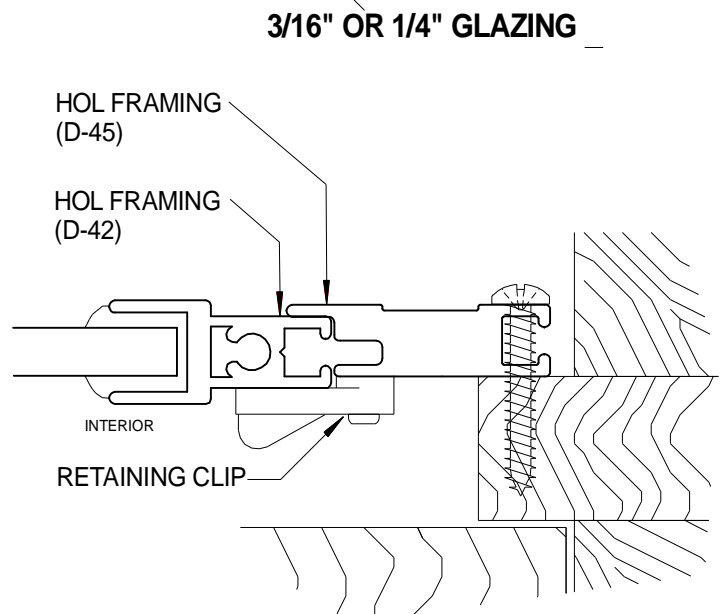

1 HEAD DETAIL
SCALE: FULL

4 MUNTIN DETAIL
SCALE: FULL

3 SILL DETAIL
SCALE: FULL

2 JAMB DETAIL
SCALE: FULL

3/16" OR 1/4" GLAZING

NOTE: INTERCHANGEABLE SCREEN AVAILABLE

PRODUCT
MONUMETAL HISTORIC ONE LITE • MHOL-C
TWO (2) REMOVABLE PANELS