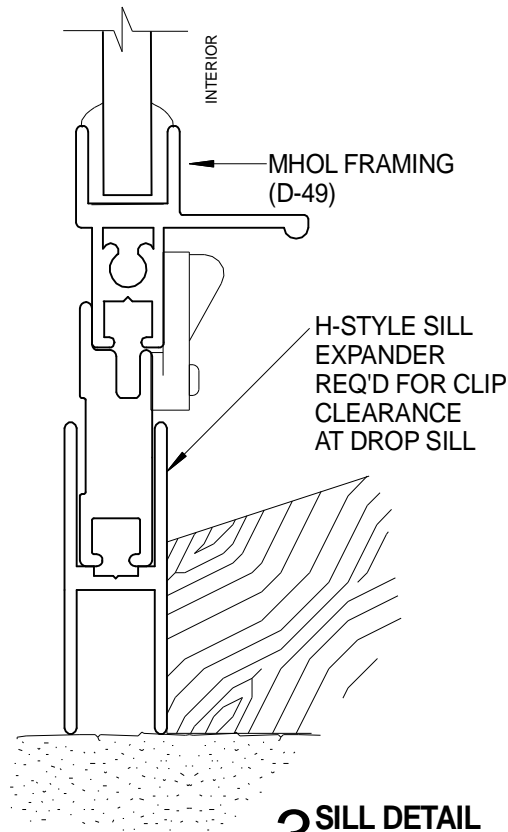

1 HEAD DETAIL
SCALE: FULL

4 MUNTIN DETAIL
SCALE: FULL

3 SILL DETAIL
SCALE: FULL

2 JAMB DETAIL
SCALE: FULL

3/16" OR 1/4" GLAZING

NOTE: INTERCHANGEABLE SCREEN AVAILABLE

PRODUCT
MONUMETAL HISTORIC ONE LITE • MHOL-C
TWO (2) REMOVABLE PANELS