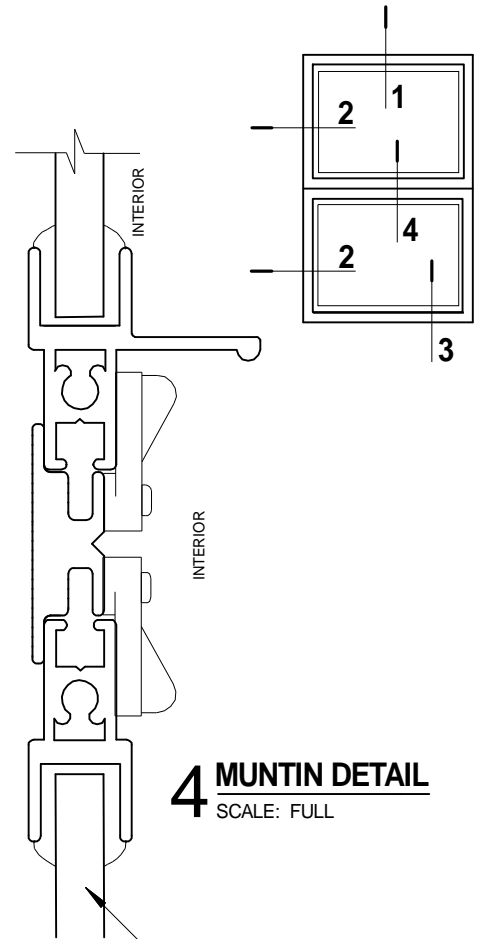

1 HEAD DETAIL
SCALE: FULL

4 MUNTIN DETAIL
SCALE: FULL

3 SILL DETAIL
SCALE: FULL

2 JAMB DETAIL
SCALE: FULL

3/16" OR 1/4" GLAZING

NOTE: INTERCHANGEABLE SCREEN AVAILABLE

PRODUCT
MONUMETAL HISTORIC ONE LITE • MHOL-C
TWO (2) REMOVABLE PANELS